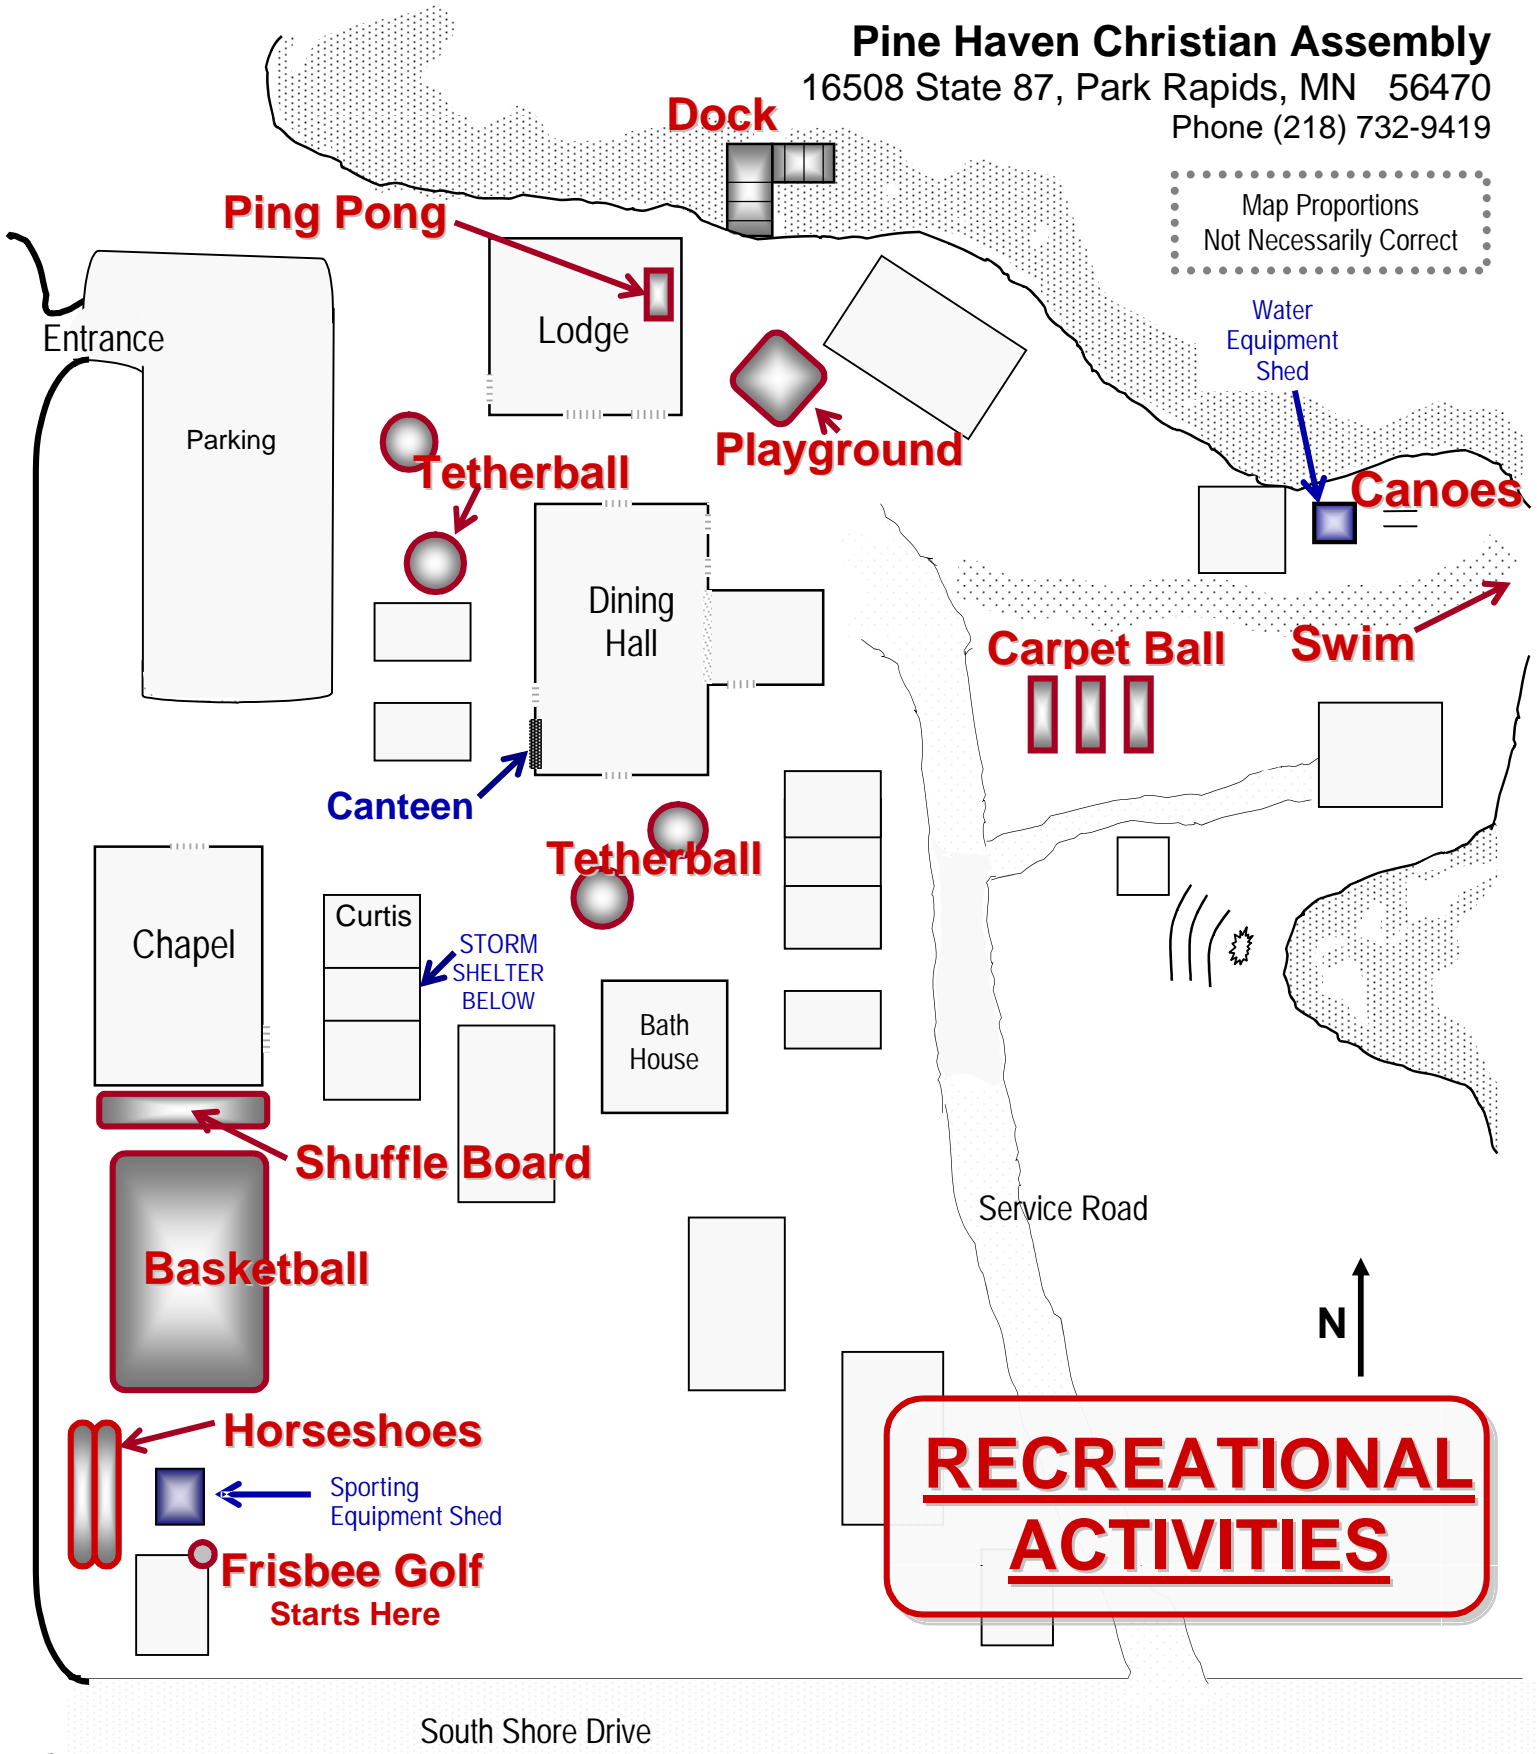

Map Proportions  
Not Necessarily Correct

**Ping Pong**

**Dock**

Entrance

Parking

Lodge

**Tetherball**

**Playground**

Water  
Equipment  
Shed

**Canoes**

Dining  
Hall

**Carpet Ball**

**Swim**

**Canteen**

**Tetherball**

Chapel

Curtis

STORM  
SHELTER  
BELOW

Bath  
House

**Shuffle Board**

Service Road

**Basketball**

N ↑

**Horseshoes**

Sporting  
Equipment  
Shed

**Frisbee Golf**  
Starts Here

**RECREATIONAL  
ACTIVITIES**

South Shore Drive

**Softball / Baseball**

↓ **Volleyball**

↓ **Kickball**

**Flicker  
Field** ↓