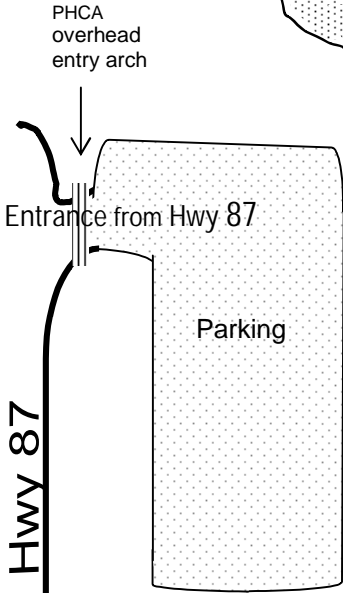

# Pine Haven Christian Assembly

16508 State 87, Park Rapids, MN 56470  
Phone (218) 732-9419

Map Proportions  
Not Necessarily Correct

State Hwy 87

South Shore Drive

South Shore Drive

Softball / Baseball Field