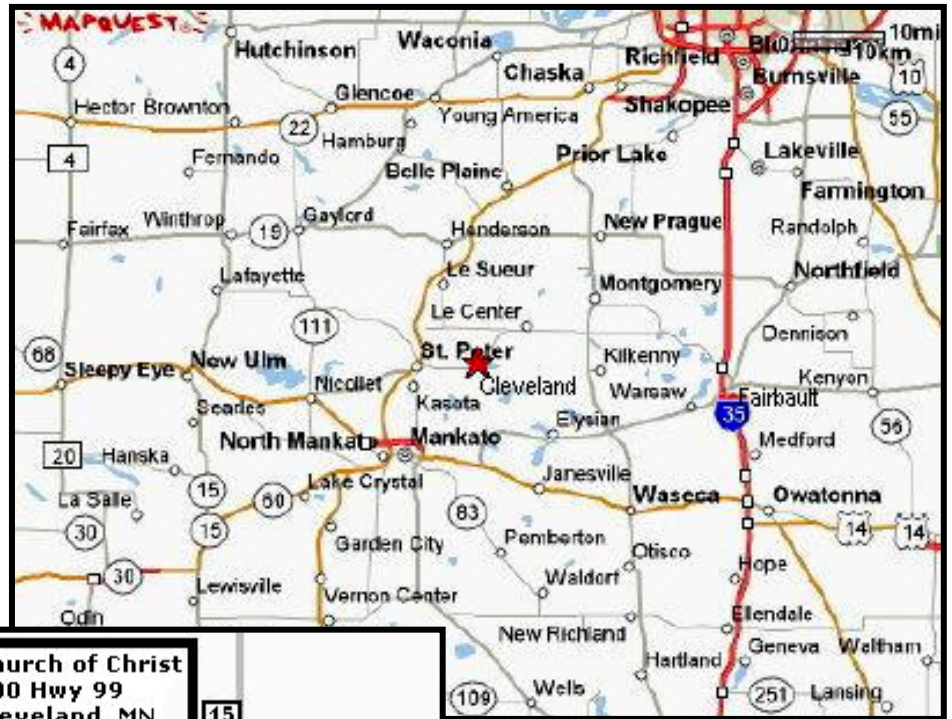

3. Between St. Peter and Le Center on State Highway 99.

4. The Church of Christ building is at 900 State Highway 99 on the northeast edge of Cleveland. This is the intersection of State Highway 99 and County Road 15. The entry driveway comes off of County Road 15.

3.